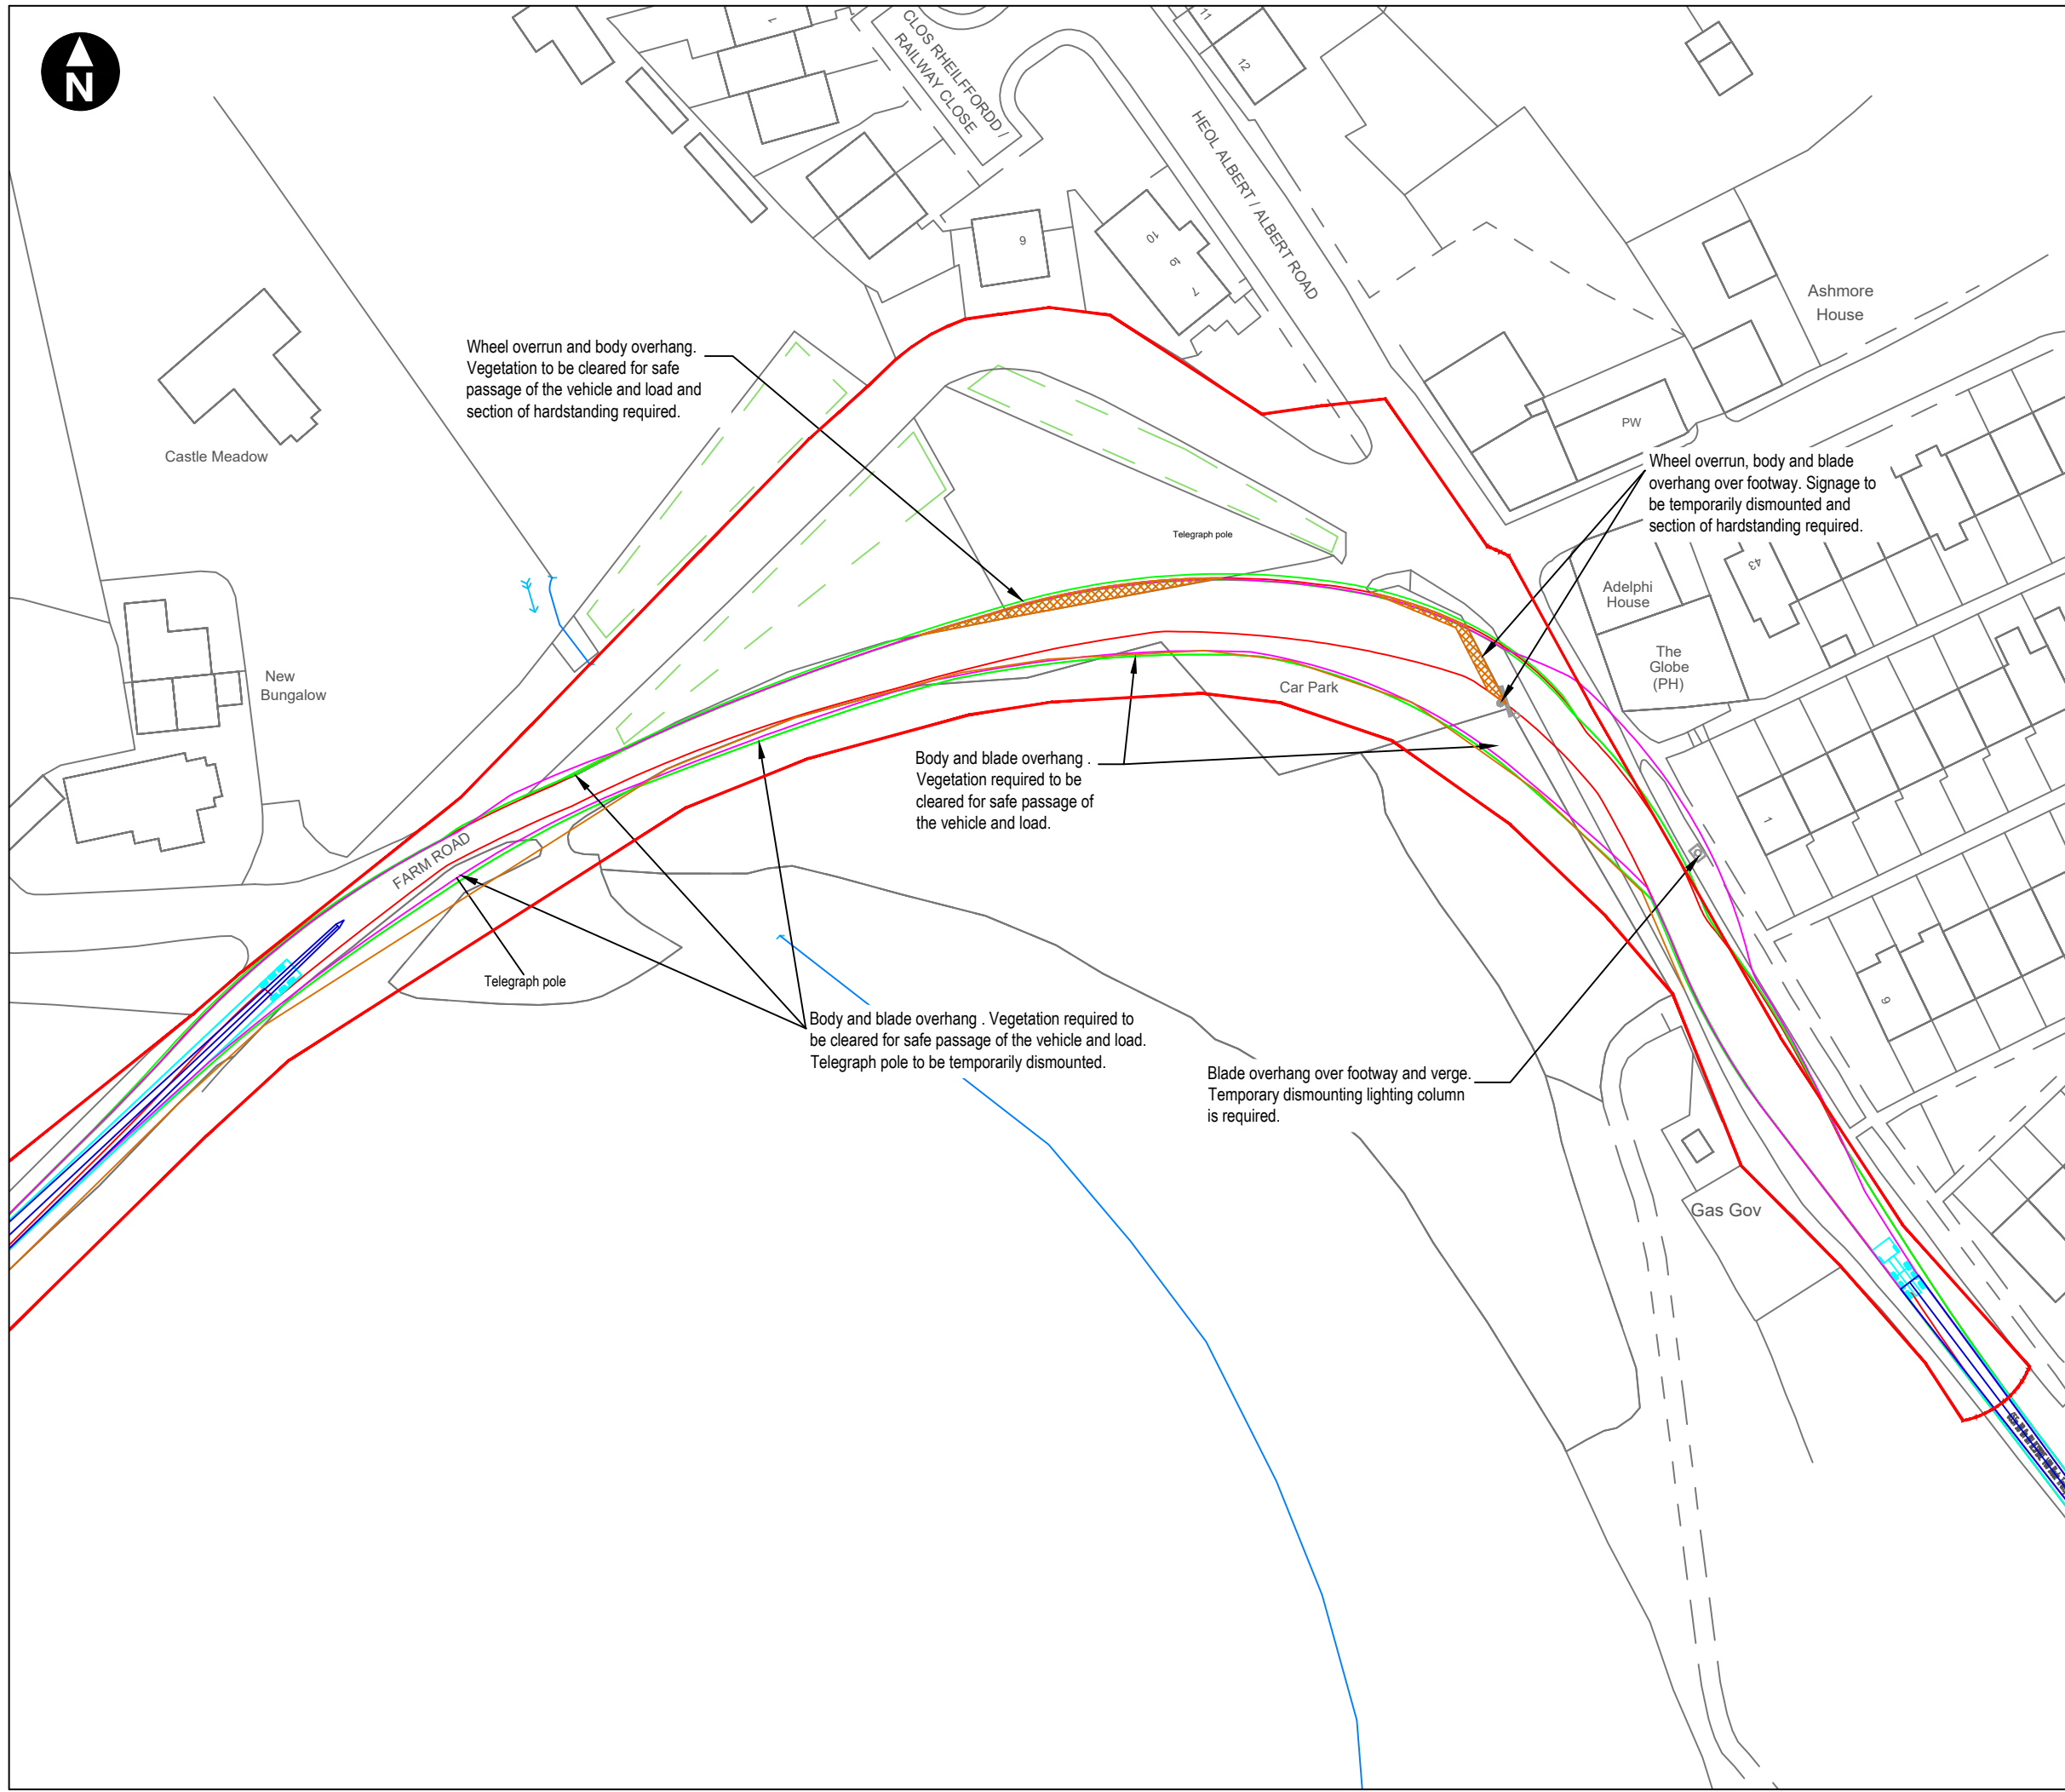

R:\Projects\807095 Mynydd Llanhilleth Wind Farm\Deliver Stage\ID Design_Technical\Drawings\AutoCad\807095-WOOD-FG-J-00003_P01.2.dwg Originator: JACQUIL.PARKIN

- Key
-  Site boundary
 -  Indicative location of existing lighting column
 -  Indicative location of existing traffic sign
 -  Vehicle body
 -  Vehicle wheel track
 -  Wind turbine blade outline
 -  Temporary hardstanding area

0 m  40 m
Scale 1:750 @ A3

Mynydd Llanhilleth Wind Farm
Draft Environmental Statement

Figure 4.2
Site access

November 2022