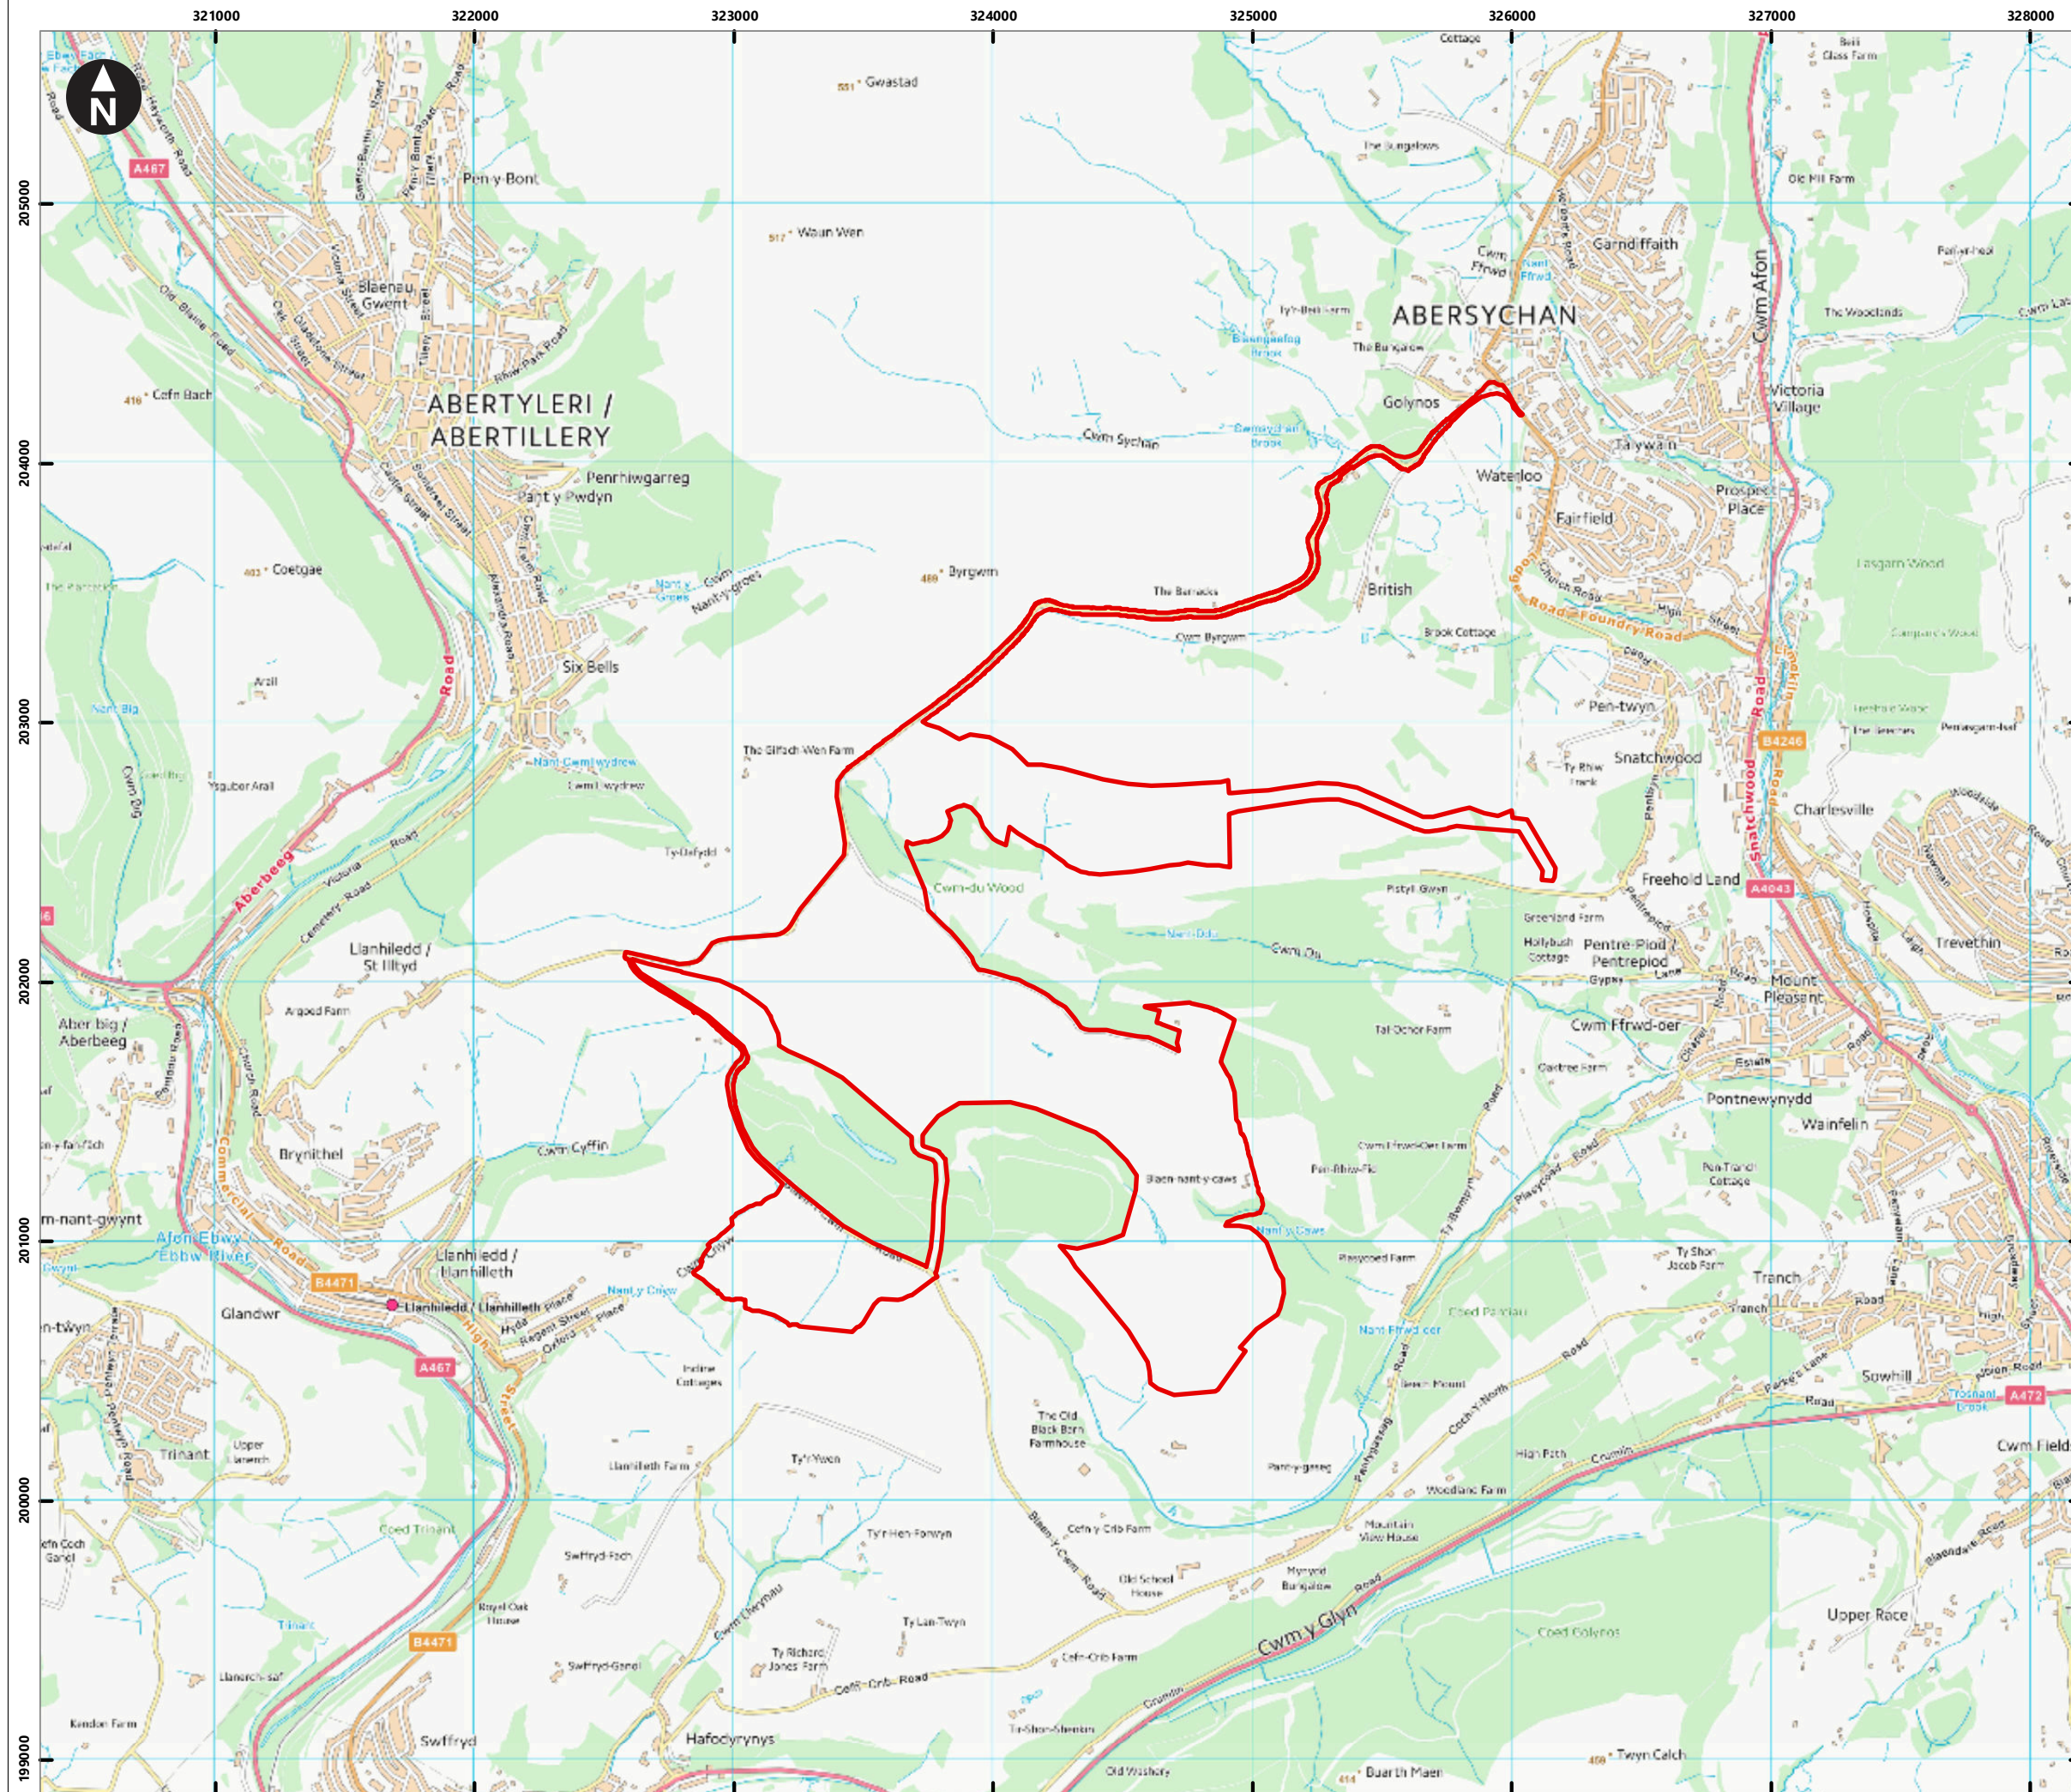

H:\Projects\807095 Mynydd Llanhilleth Wind Farm\Design\Technical\Drawings\GIS\MXD\807095-WOOD-FG-OP-00001_P01.12.mxd Originator: jon.squire

Key

Site boundary

0 250 500 750 1,000 1,250 1,500 m

Scale at A3: 1:25,000

Contains OS data © Crown Copyright and database right 2022

Mynydd Llanhilleth Wind Farm
Draft Environmental Statement

Figure 1.1
Site location plan